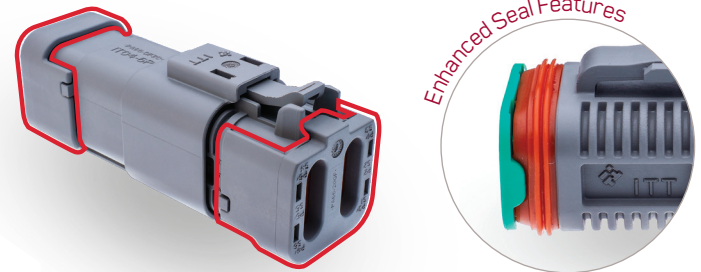

Snap-on End-Caps

Why ITT

ITT is a focused multi-industrial company that designs and manufactures highly engineered critical components and customized technology solutions. ITT's Cannon brand is a leading global manufacturer of connector products serving international customers in aerospace, defense, medical, industrial and transportation end markets. ITT's Connector business, which also includes the Veam and BIW Connector Systems brand, manufactures and supplies a variety of connectors and interconnects that make it possible to transfer data, signal and power in an increasingly connected world.

Connect with your ITT Cannon representative today or visit us at www.ittcannon.com

Follow us

CHINA - Shenzhen City
+86.755.2726.7888

GERMANY - Weinstadt
+49.7151.699.0

ITALY - Lainate
+39.02938721

KOREA
+82.2.702.7111

SHANGHAI
+ 86.21.2231.2222.2

UK - Basingstoke
+44.1256.347400

FRANCE
+33.1.60.04.93.93

HONG KONG
+852.2732.2720

JAPAN - Kanagawa
+81.462.57.2010

MEXICO - Nogales
+52.631.311005

SINGAPORE
+65 66974205

USA - Irvine, CA
+1.800.854.3028