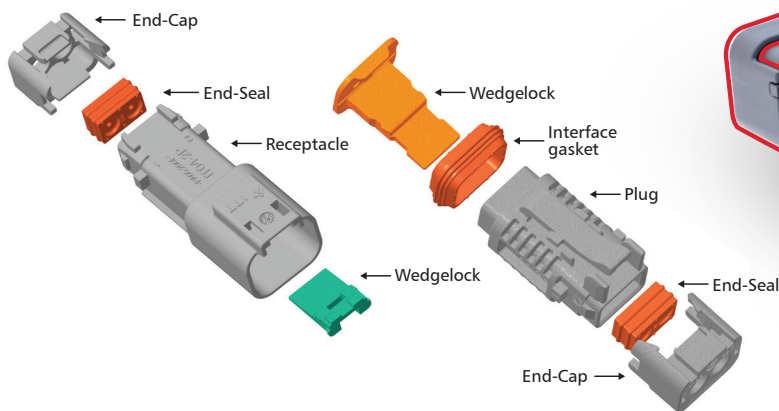

Configurations

ITO*-2* Key options / Wedglock colors: Non - Orange (Plug), Green (Receptacle) A - Gray (Plug), Gray (Receptacle) B - Black (Plug), Black (Receptacle) C - Green (Plug), Green (Receptacle) D - Brown (Plug), Brown (Receptacle)	ITO*-3* Key options / Wedglock colors: Non - Orange (Plug), Green (Receptacle) A - Brown (Plug), Brown (Receptacle)	ITO*-4* Key options / Wedglock colors: Non - Green (Plug), Green (Receptacle) A - Gray (Plug), Gray (Receptacle) B - Black (Plug), Black (Receptacle) C - Green (Plug), Green (Receptacle) D - Brown (Plug), Brown (Receptacle)
ITO*-6* Key options / Wedglock colors: Non - Green (Plug), Green (Receptacle)	ITO*-8* Key options / Housing colors: A - Black or Gray (Plug & Receptacle) B - Black (Plug), Black (Receptacle) C - Green (Plug), Green (Receptacle) D - Brown (Plug), Brown (Receptacle)	ITO*-12* Key options / Housing colors: A - Black or Gray (Plug & Receptacle) B - Black (Plug), Black (Receptacle) C - Green (Plug), Green (Receptacle) D - Brown (Plug), Brown (Receptacle)

Exploded View