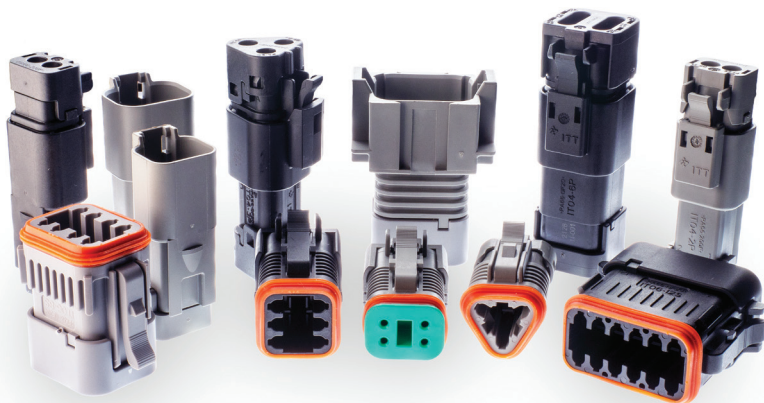

### Environmentally Sealed Harsh Environment Cable-to-Cable Connectors

Cannon IT Series is an environmentally sealed cable-to-cable connector solution incorporating thermoplastic housings, silicone rubber seals and wedgelocks that delivers rugged performance and superior resistance to moisture and temperature extremes.

The series features an integral latching system that provides visual and audible feedback and stamped and machined size 16 contacts (13A max) that require no special tools for insertion and extraction. Featuring multiple keying options and available in a variety of layouts, it delivers effective and reliable connectivity when it's needed most.

With enhanced sealing retention features and snap-on end-caps across the range, the Cannon IT Series is compatible and intermateable with comparable existing industry solutions incorporating both standard and enhanced seal retention designs.

#### Key Features:

- Rectangular thermoplastic shells
- Snap-on end-caps that are removable and serviceable in the field
- Accepts contact size 16 (13A)
- Minimum 200 mating cycles for stamped contacts and 100 mating cycles for machined contacts
- Wire Range: 24-12 AWG (0.25mm<sup>2</sup> - 2.50mm<sup>2</sup>)
- Operating Temp: -55°C to +125°C
- Environmentally sealed: IP67, IP68, and IP6K9K (when mated)
- No special tools required
- Compatible and intermateable with existing industry solutions (standard and enhanced seal retention versions)